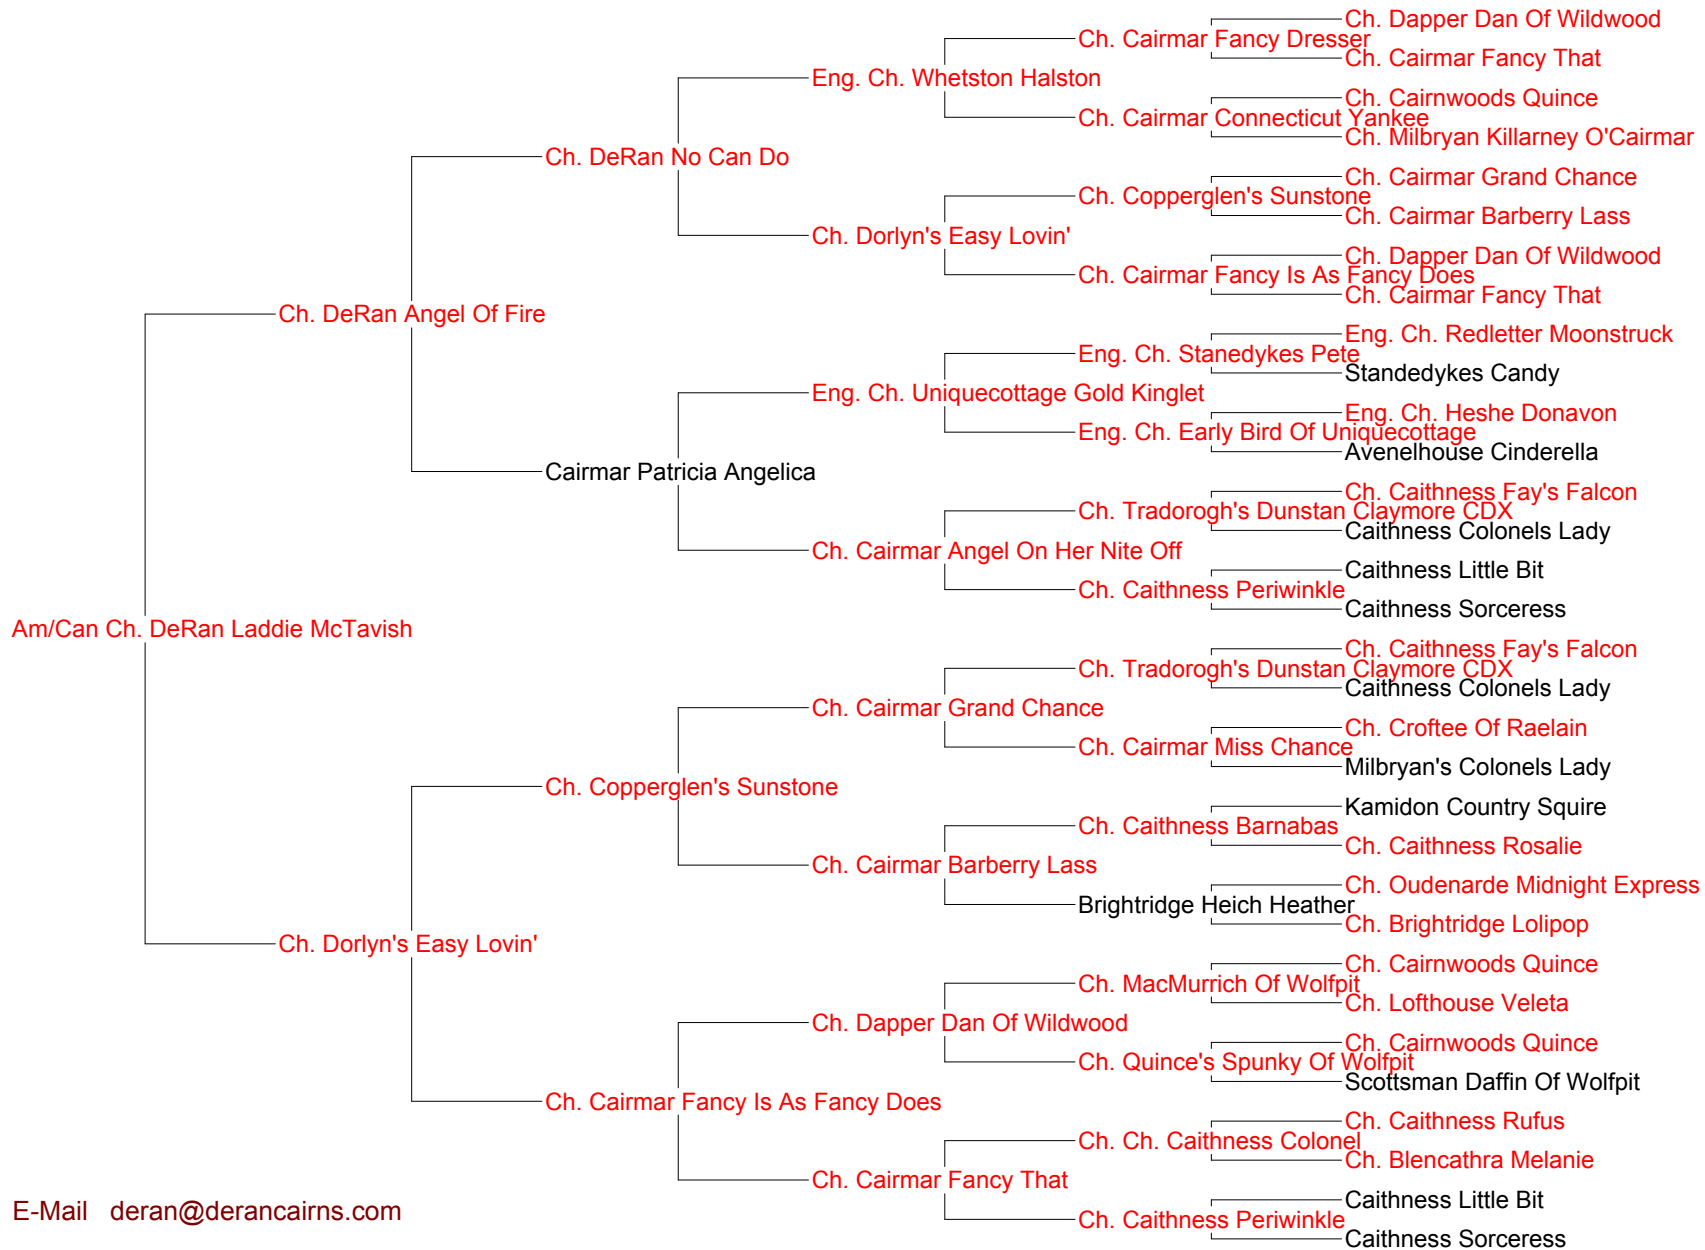

Pedigree for Am/Can Ch. DeRan Laddie McTavish

E-Mail deran@derancairns.com

Date: _____