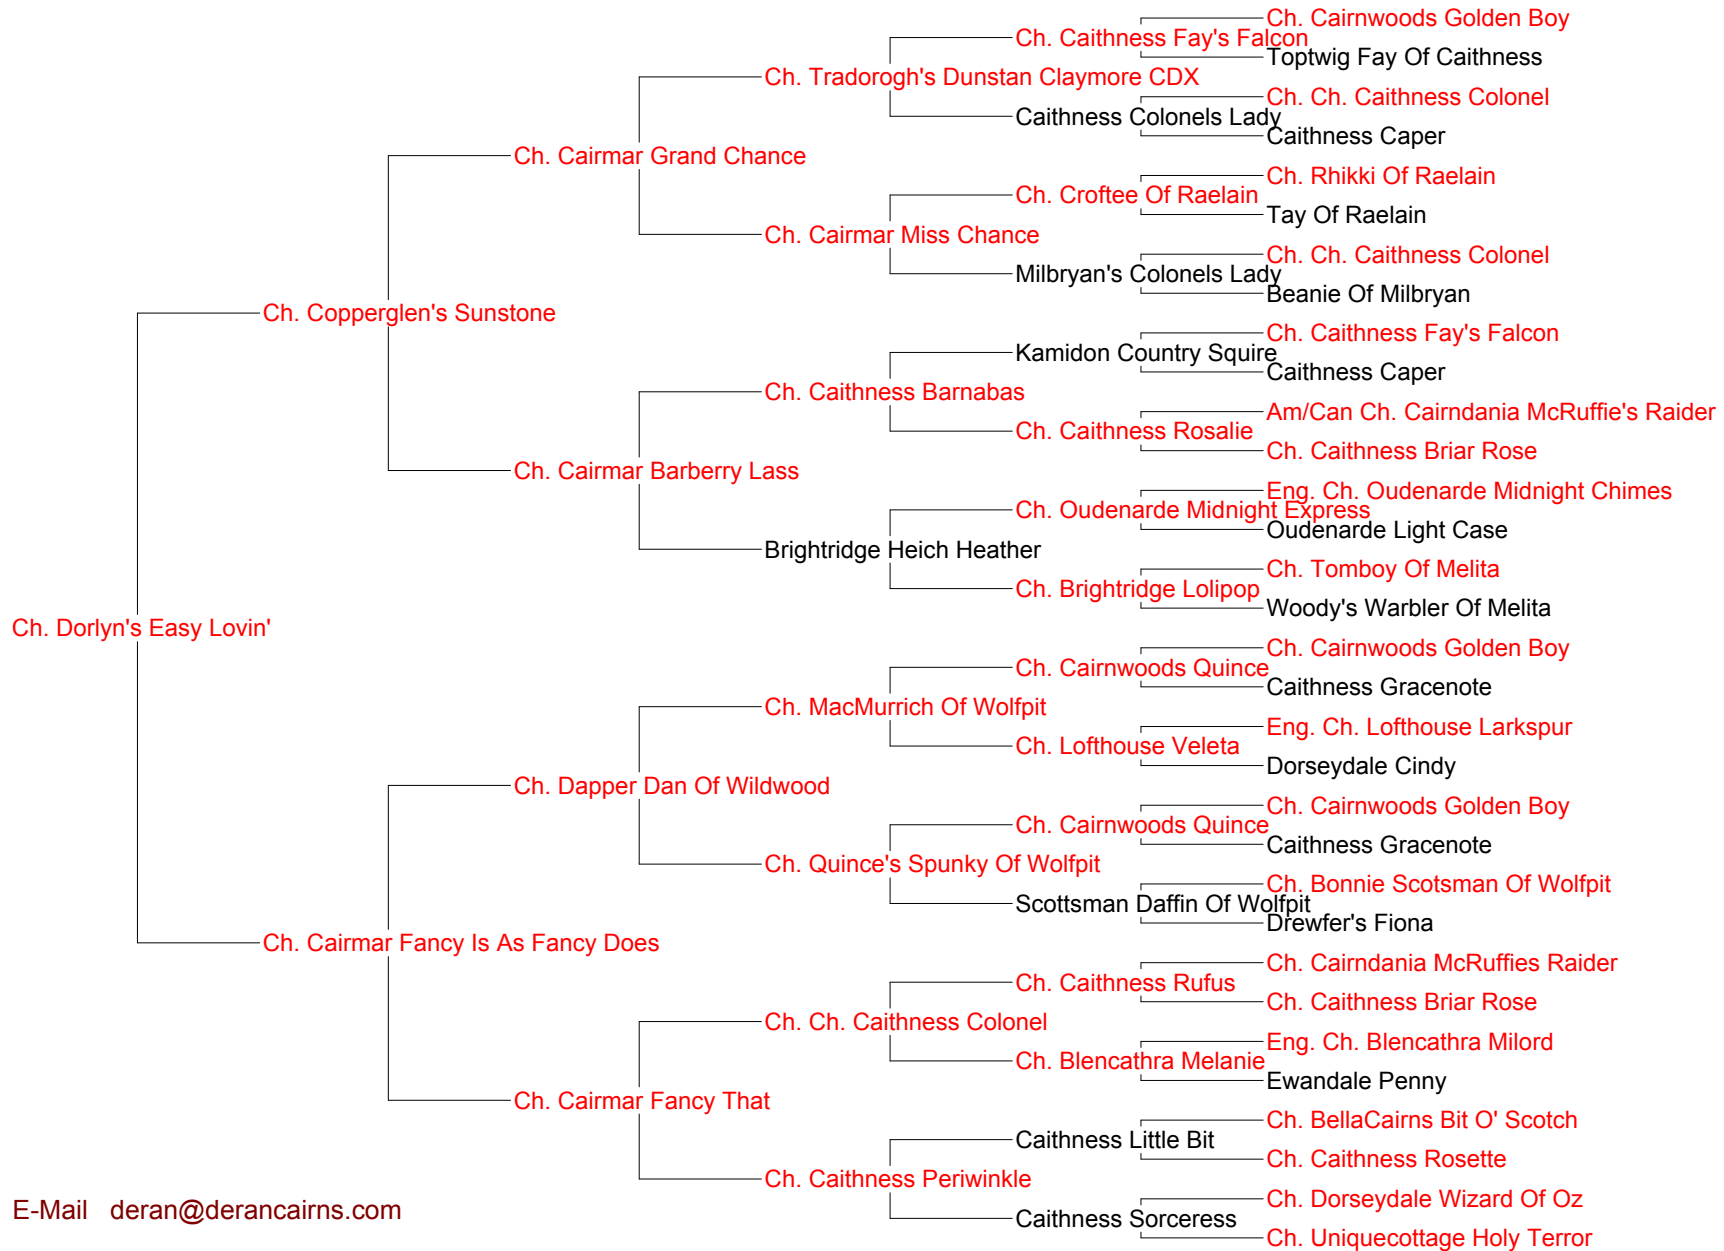

Pedigree for Ch. Dorlyn's Easy Lovin'

E-Mail deran@derancairns.com

Date: _____