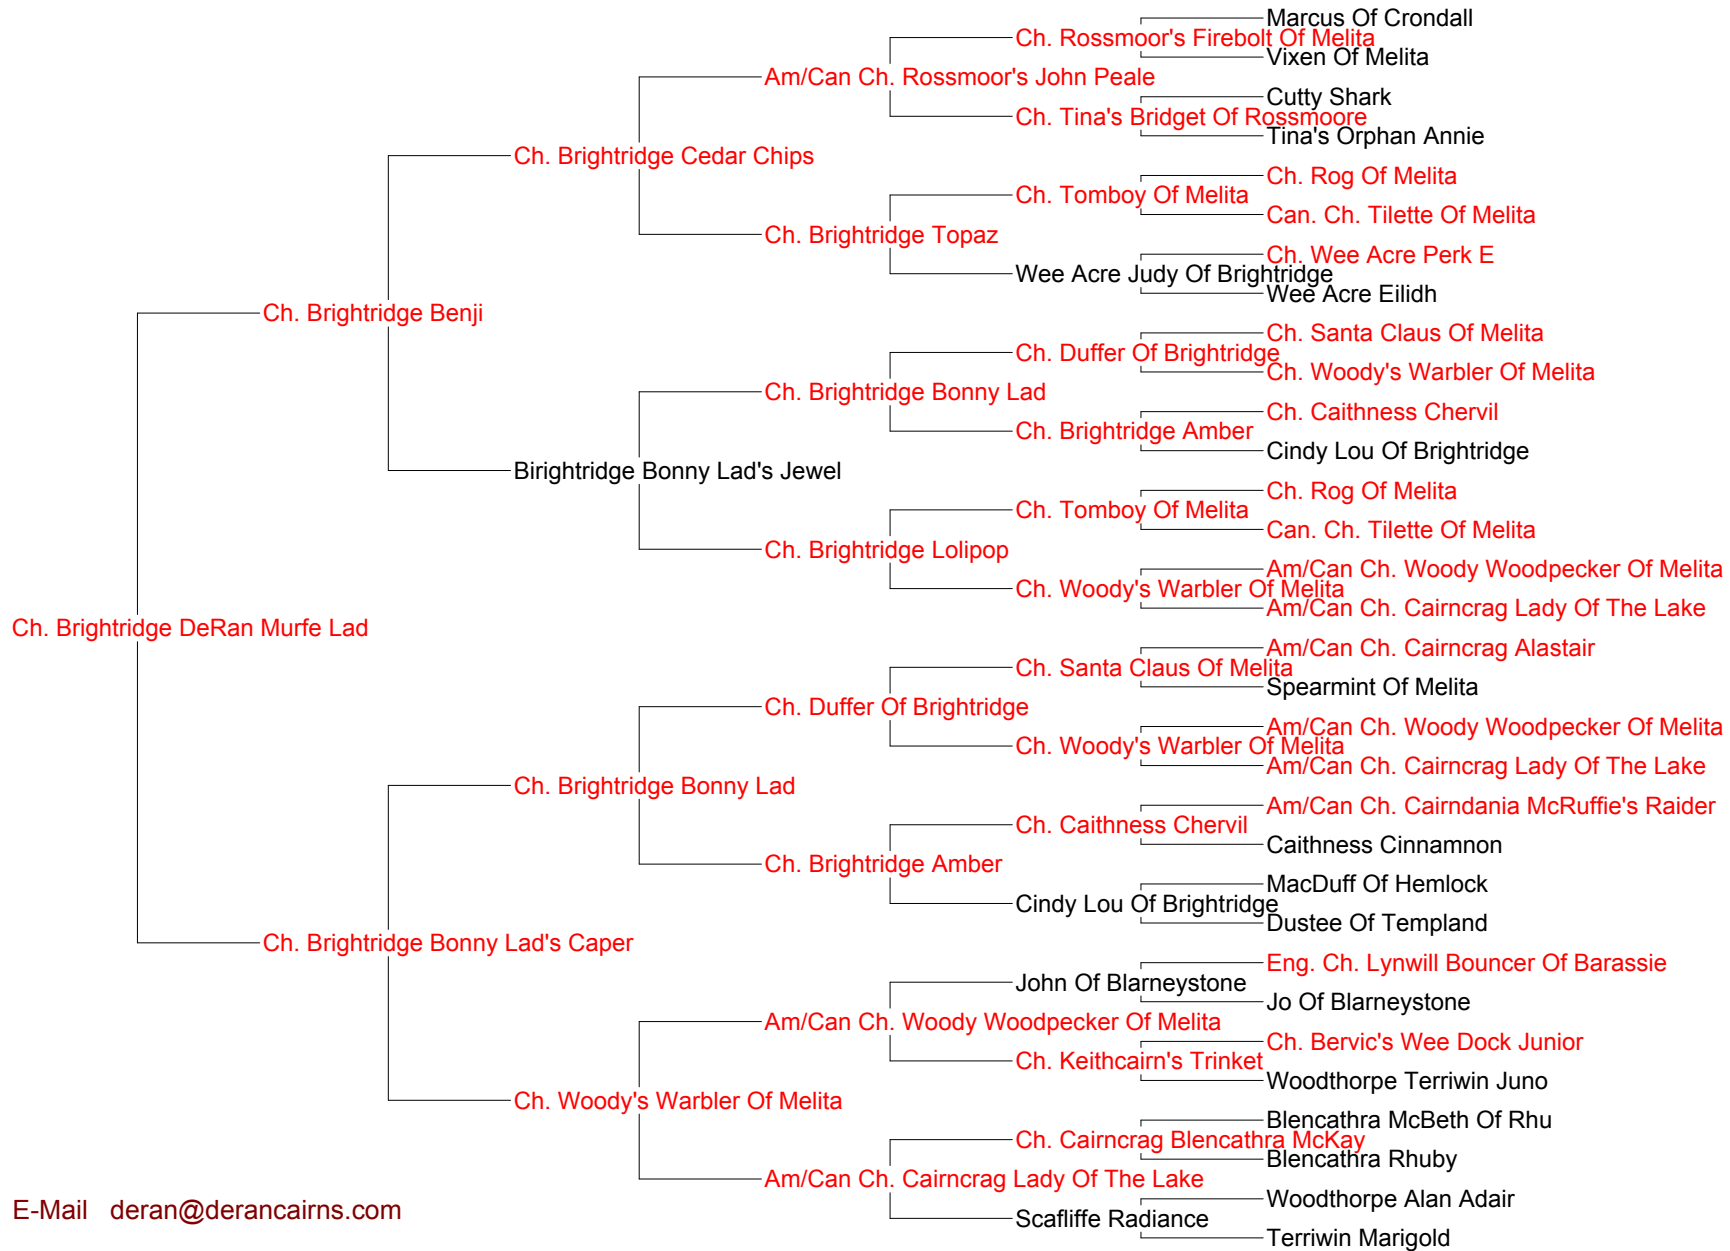

Pedigree for Ch. Brightridge DeRan Murfe Lad

E-Mail deran@derancairns.com

Date: _____