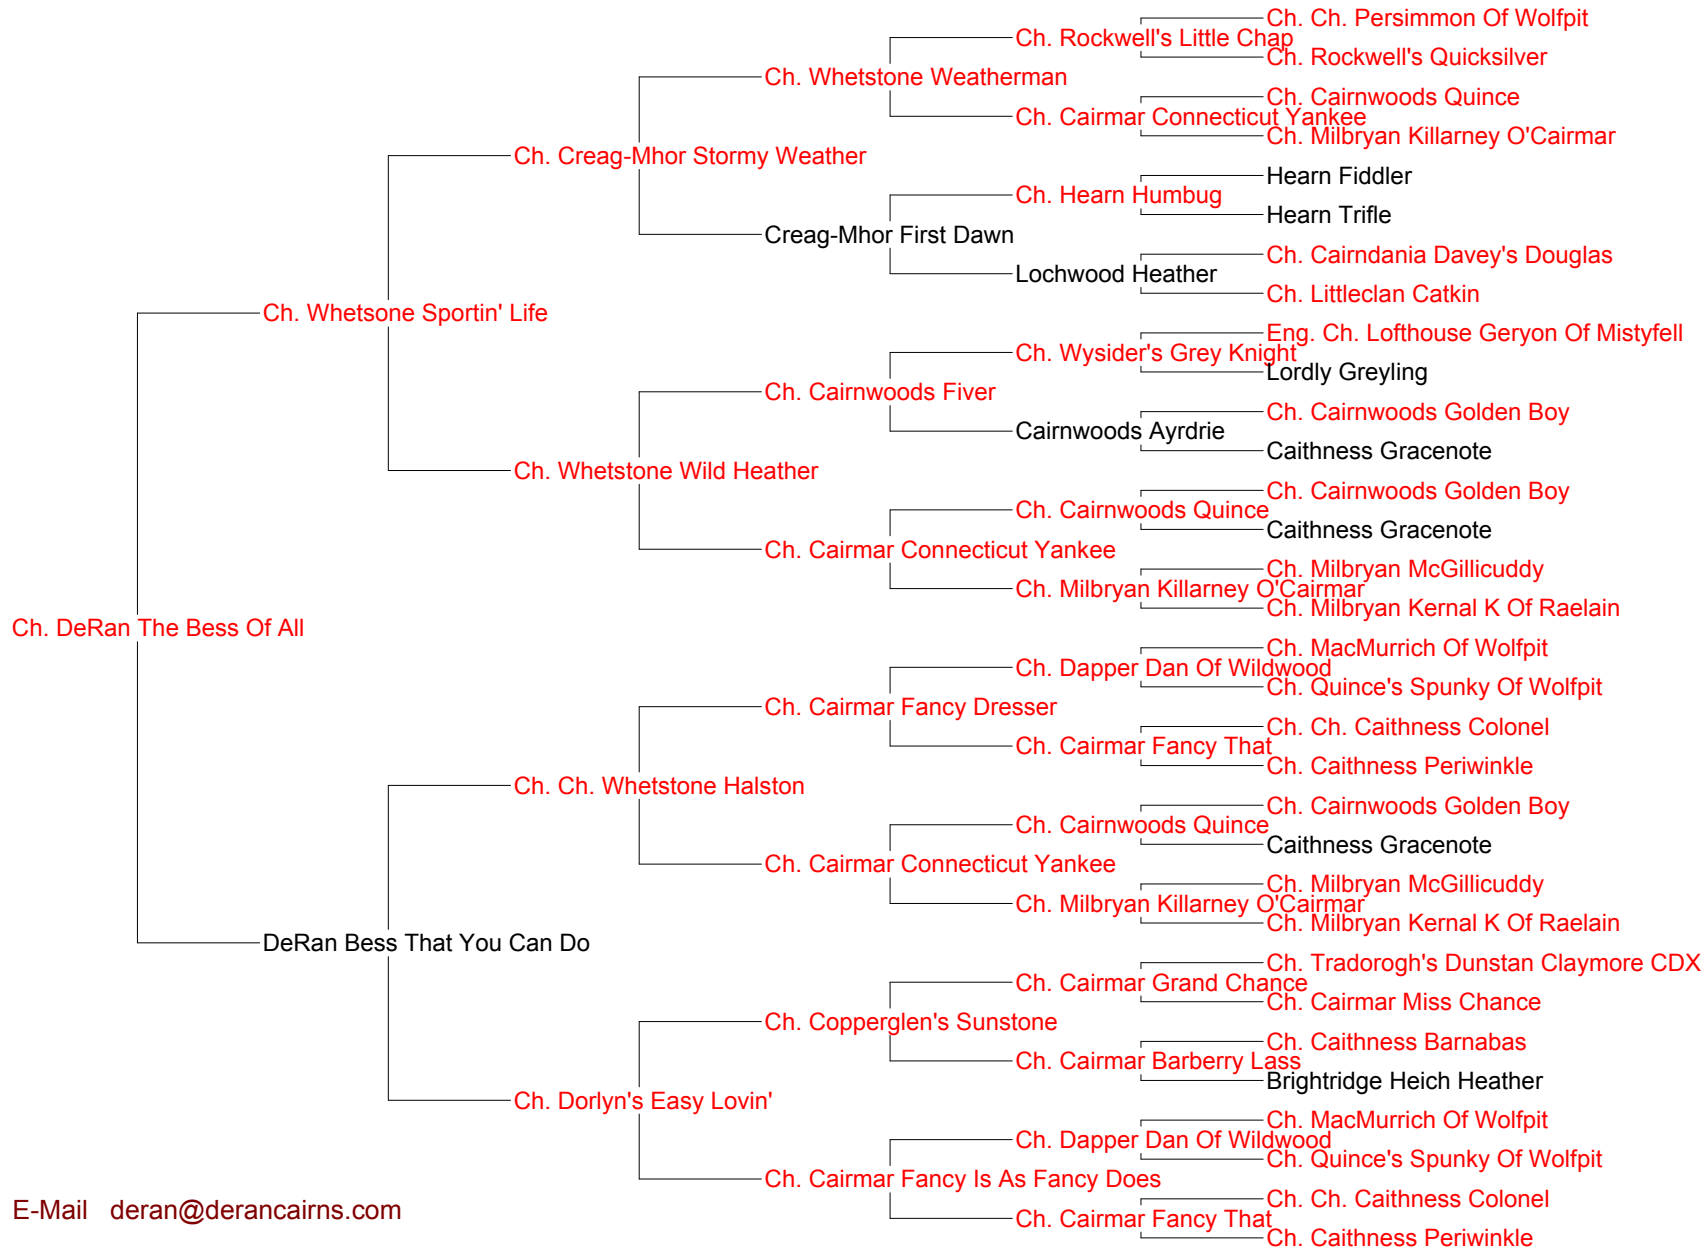

Pedigree for Ch. DeRan The Bess Of All

E-Mail deran@derancairns.com

Date: _____