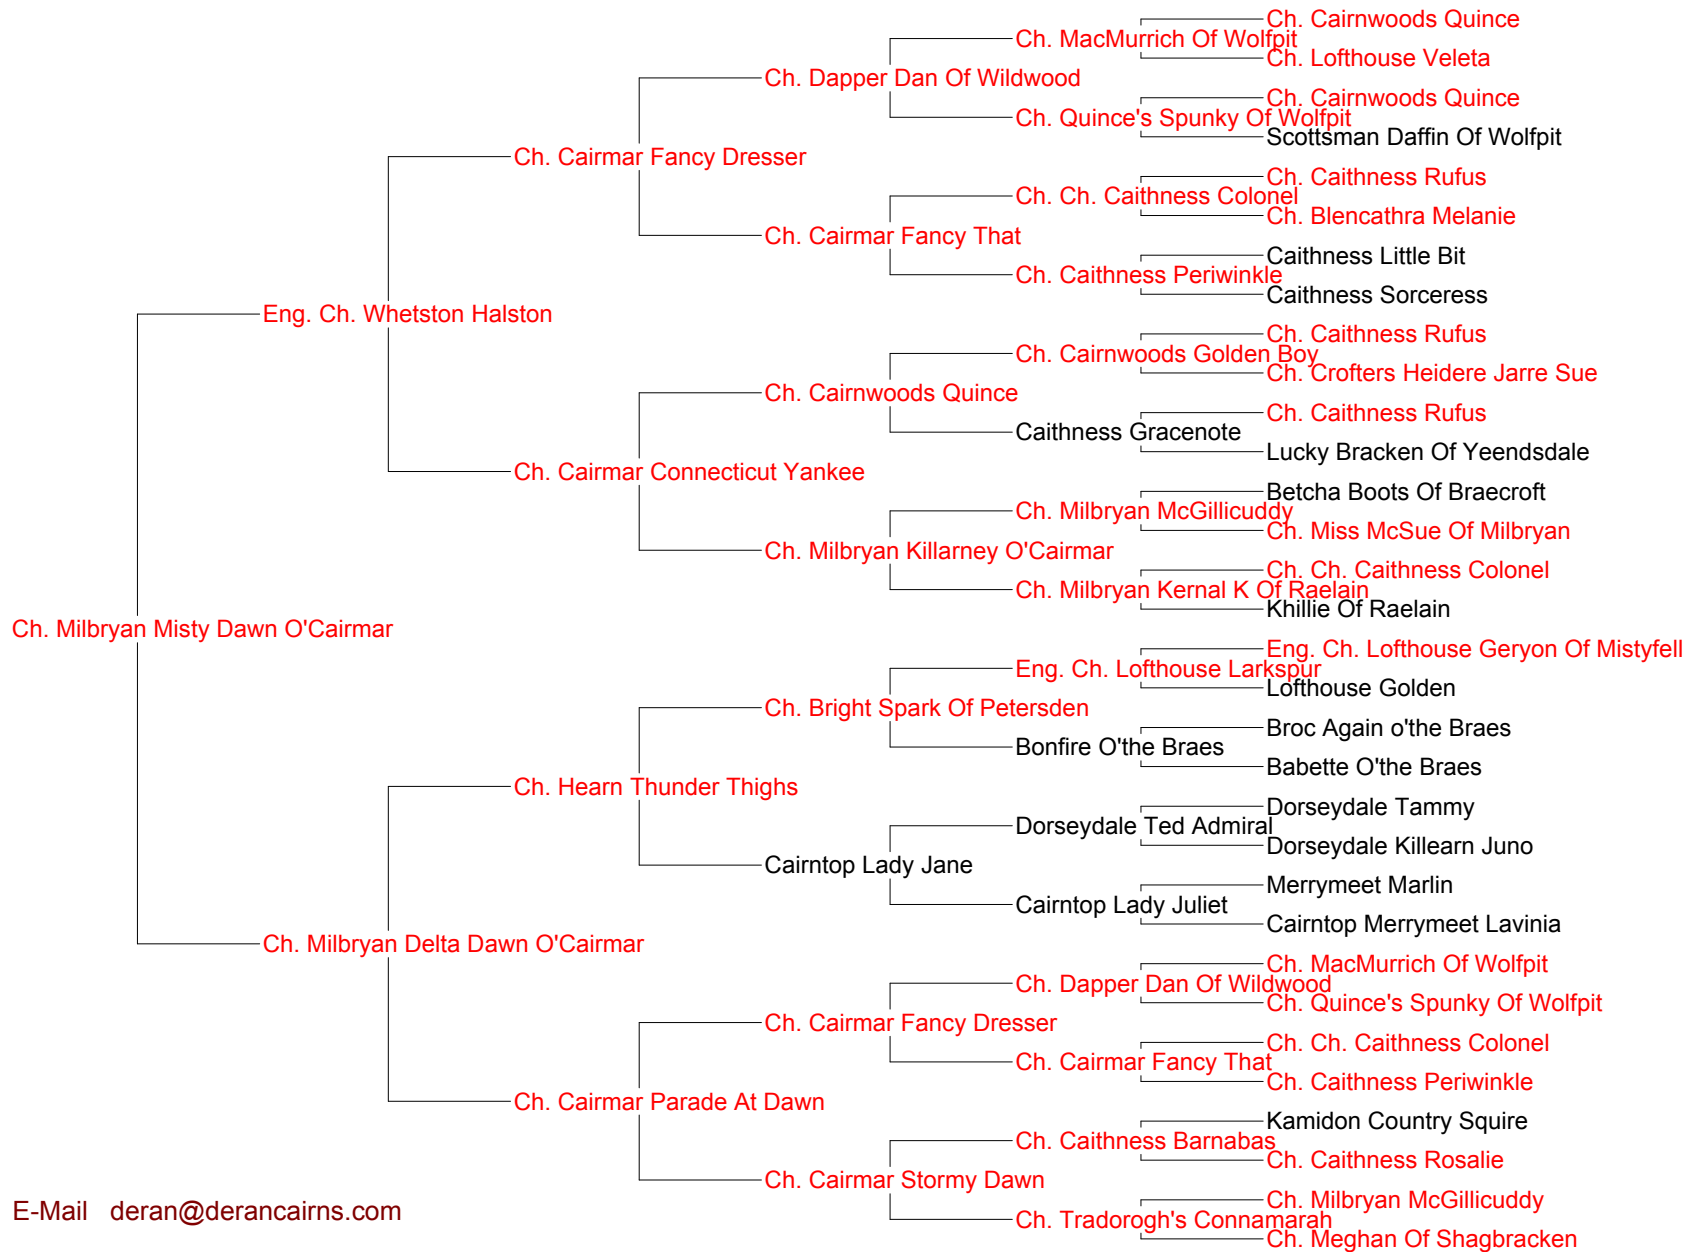

Pedigree for Ch. Milbryan Misty Dawn O'Cairmar

E-Mail deran@derancairns.com

Date: _____