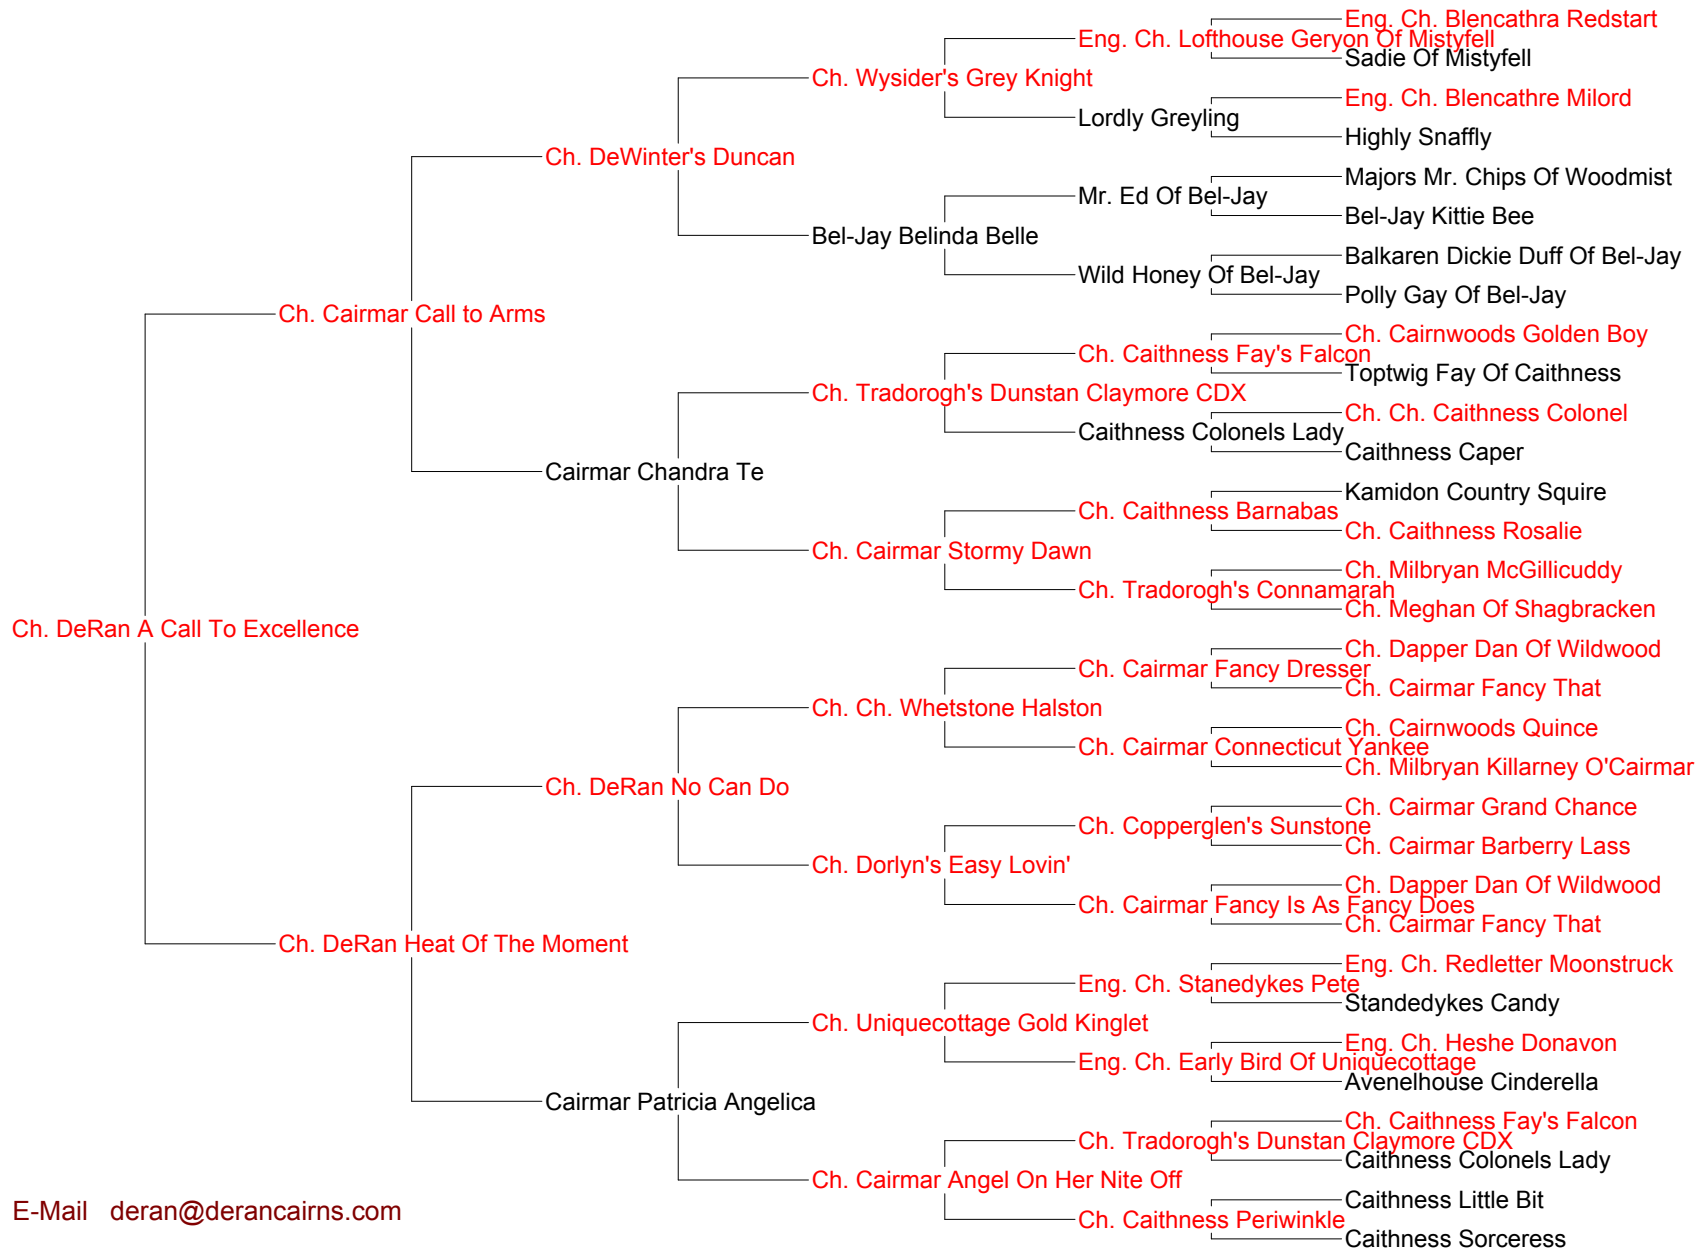

Pedigree for Ch. DeRan A Call To Excellence

E-Mail deran@derancairns.com

Date: _____