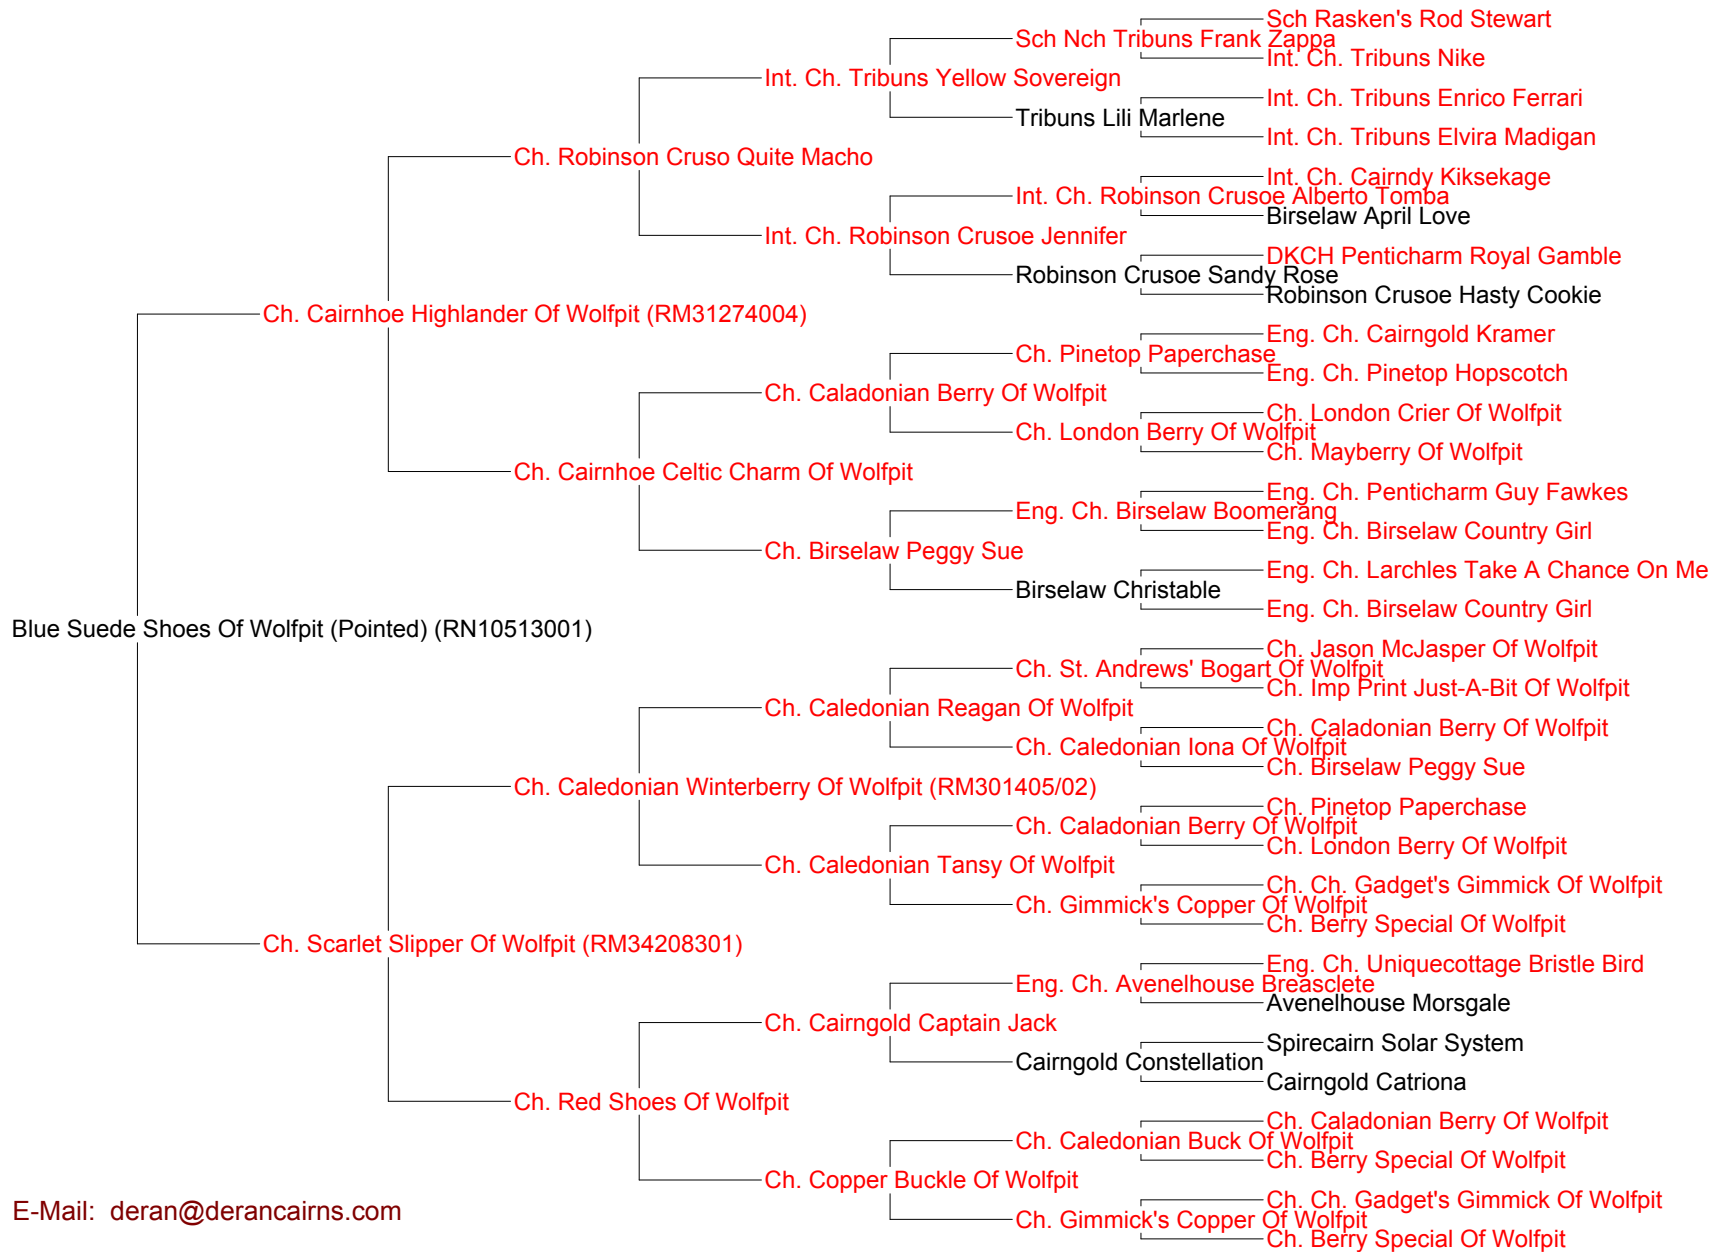

Pedigree for Blue Suede Shoes Of Wolfpit (Pointed)

E-Mail: deran@derancairns.com

Date: _____