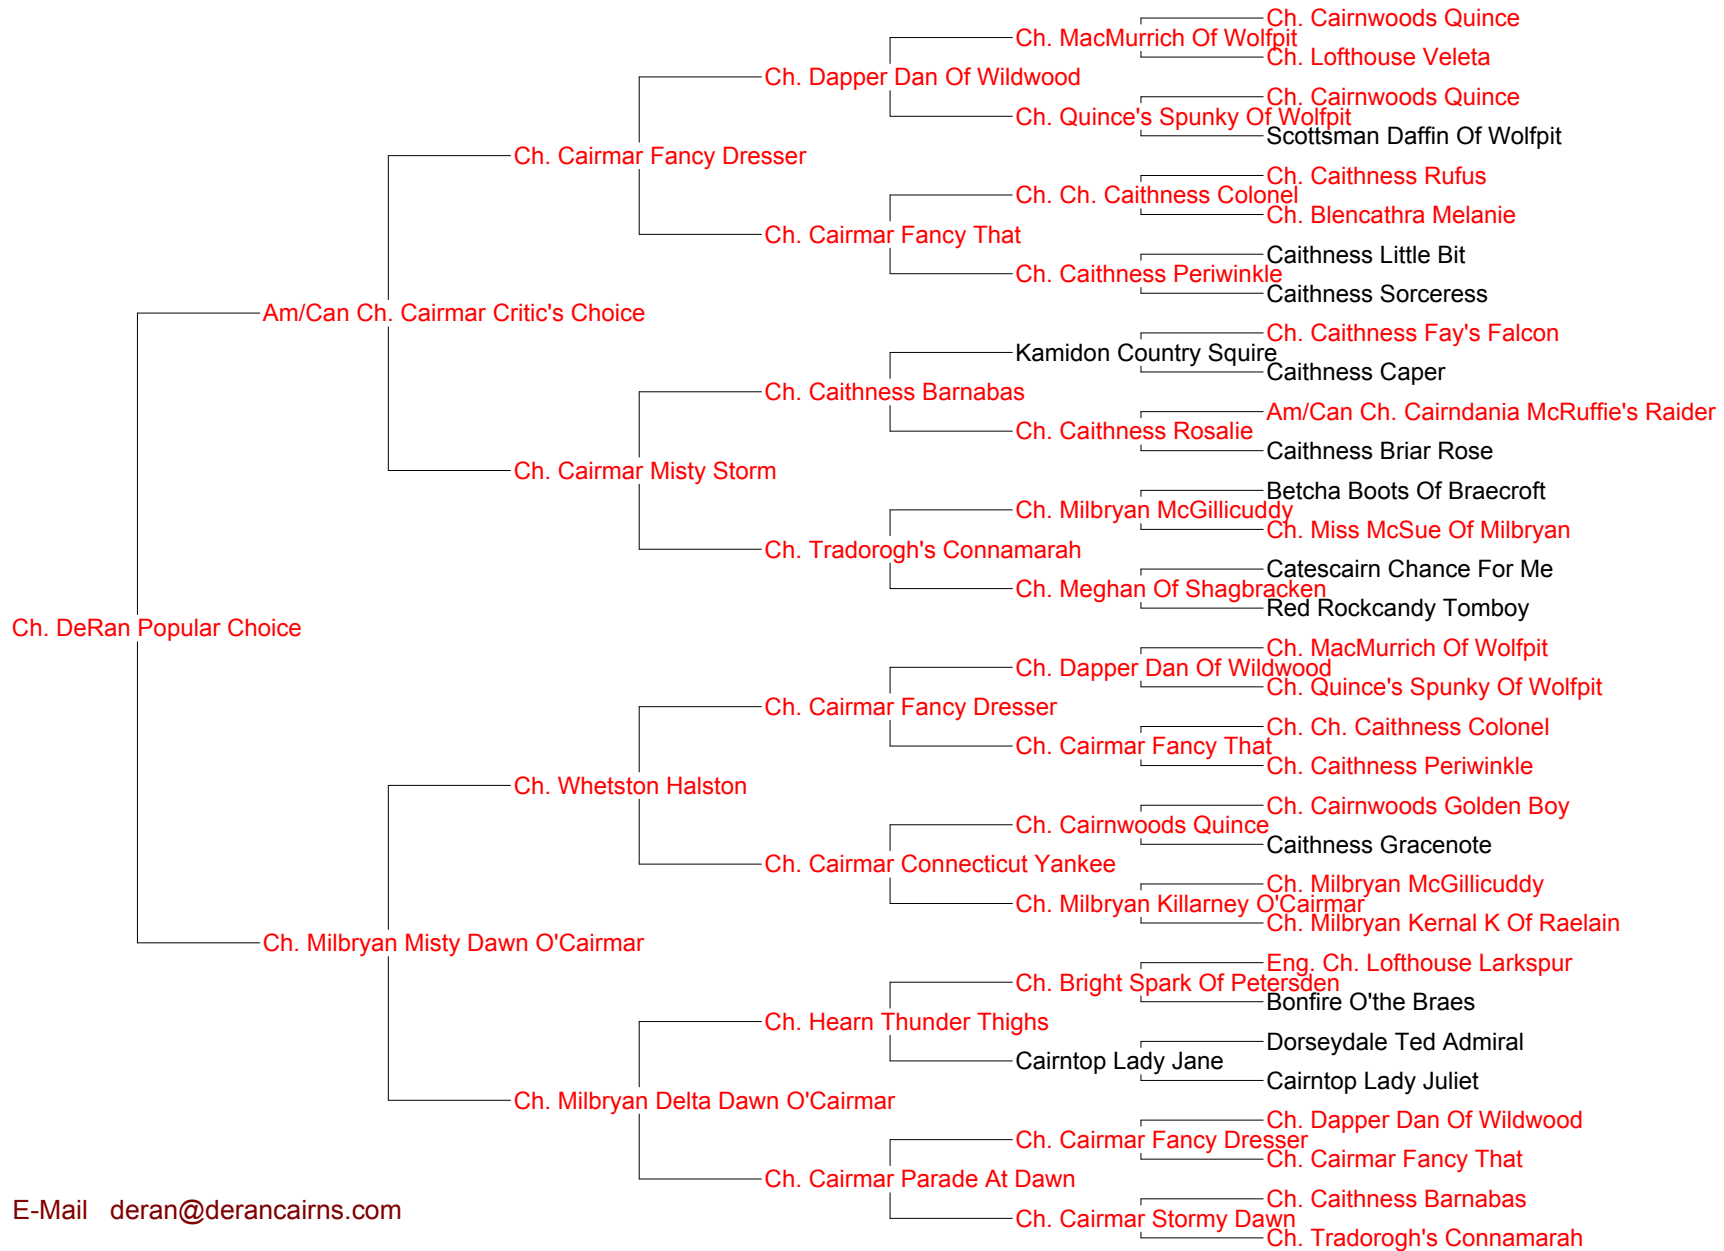

Pedigree for Ch. DeRan Popular Choice

E-Mail deran@derancairns.com

Date: _____