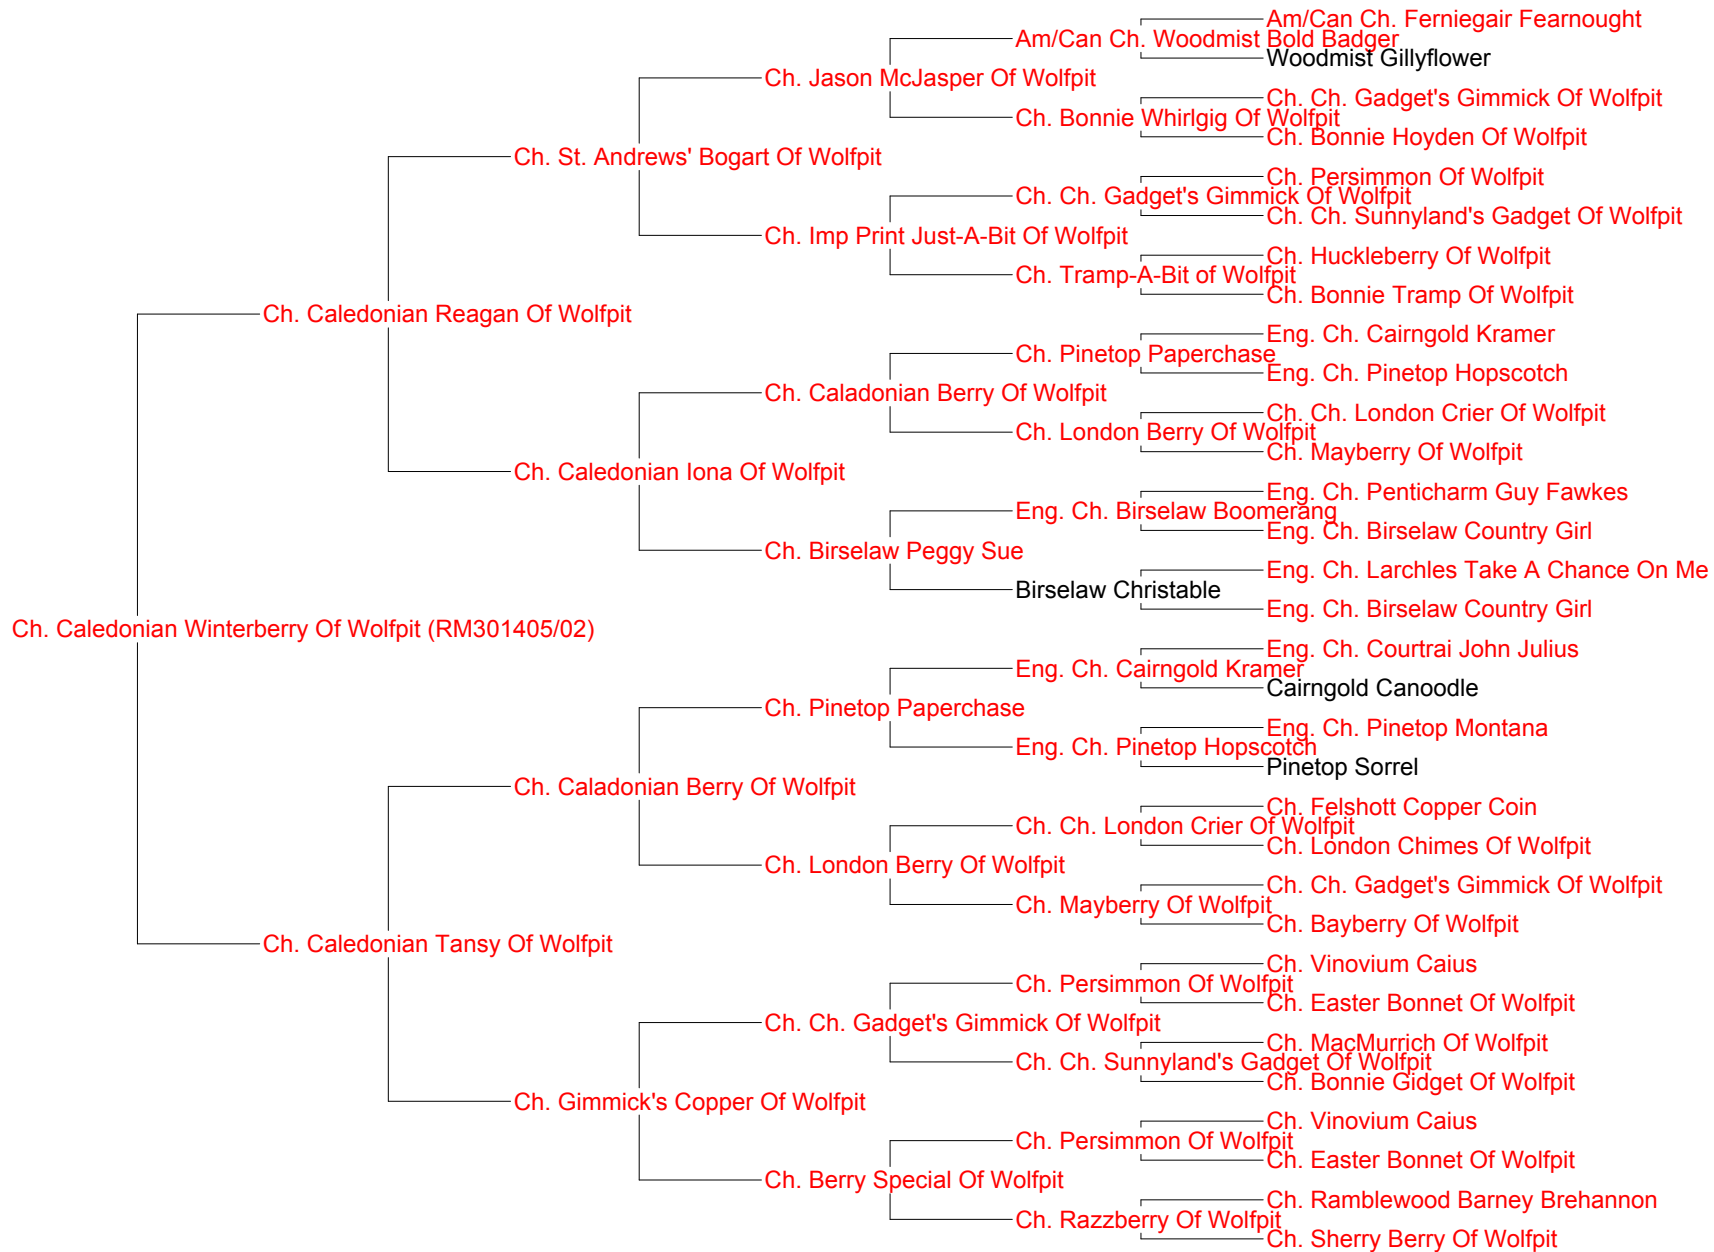

Pedigree for Ch. Caledonian Winterberry Of Wolfpit

Date: _____