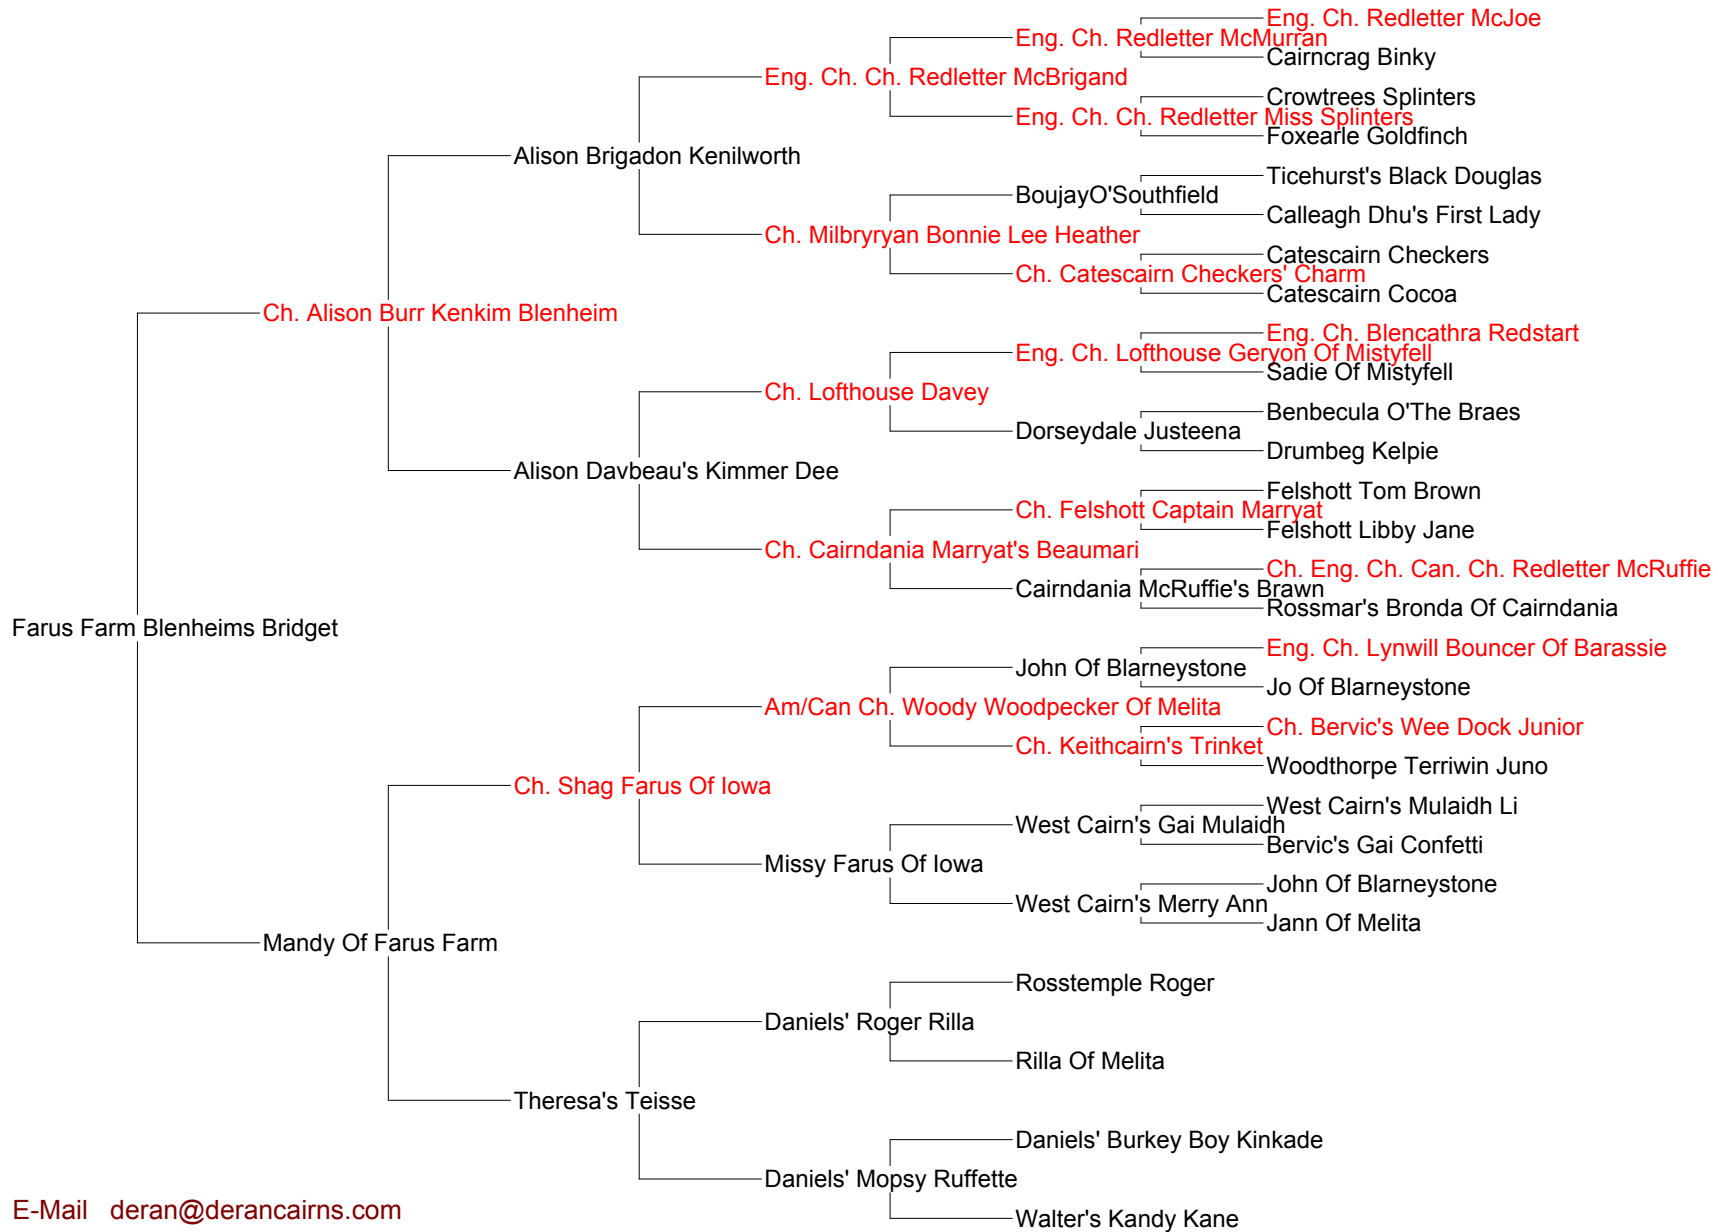

Pedigree for Farus Farm Blenheims Bridget

E-Mail deran@derancairns.com

Date: _____