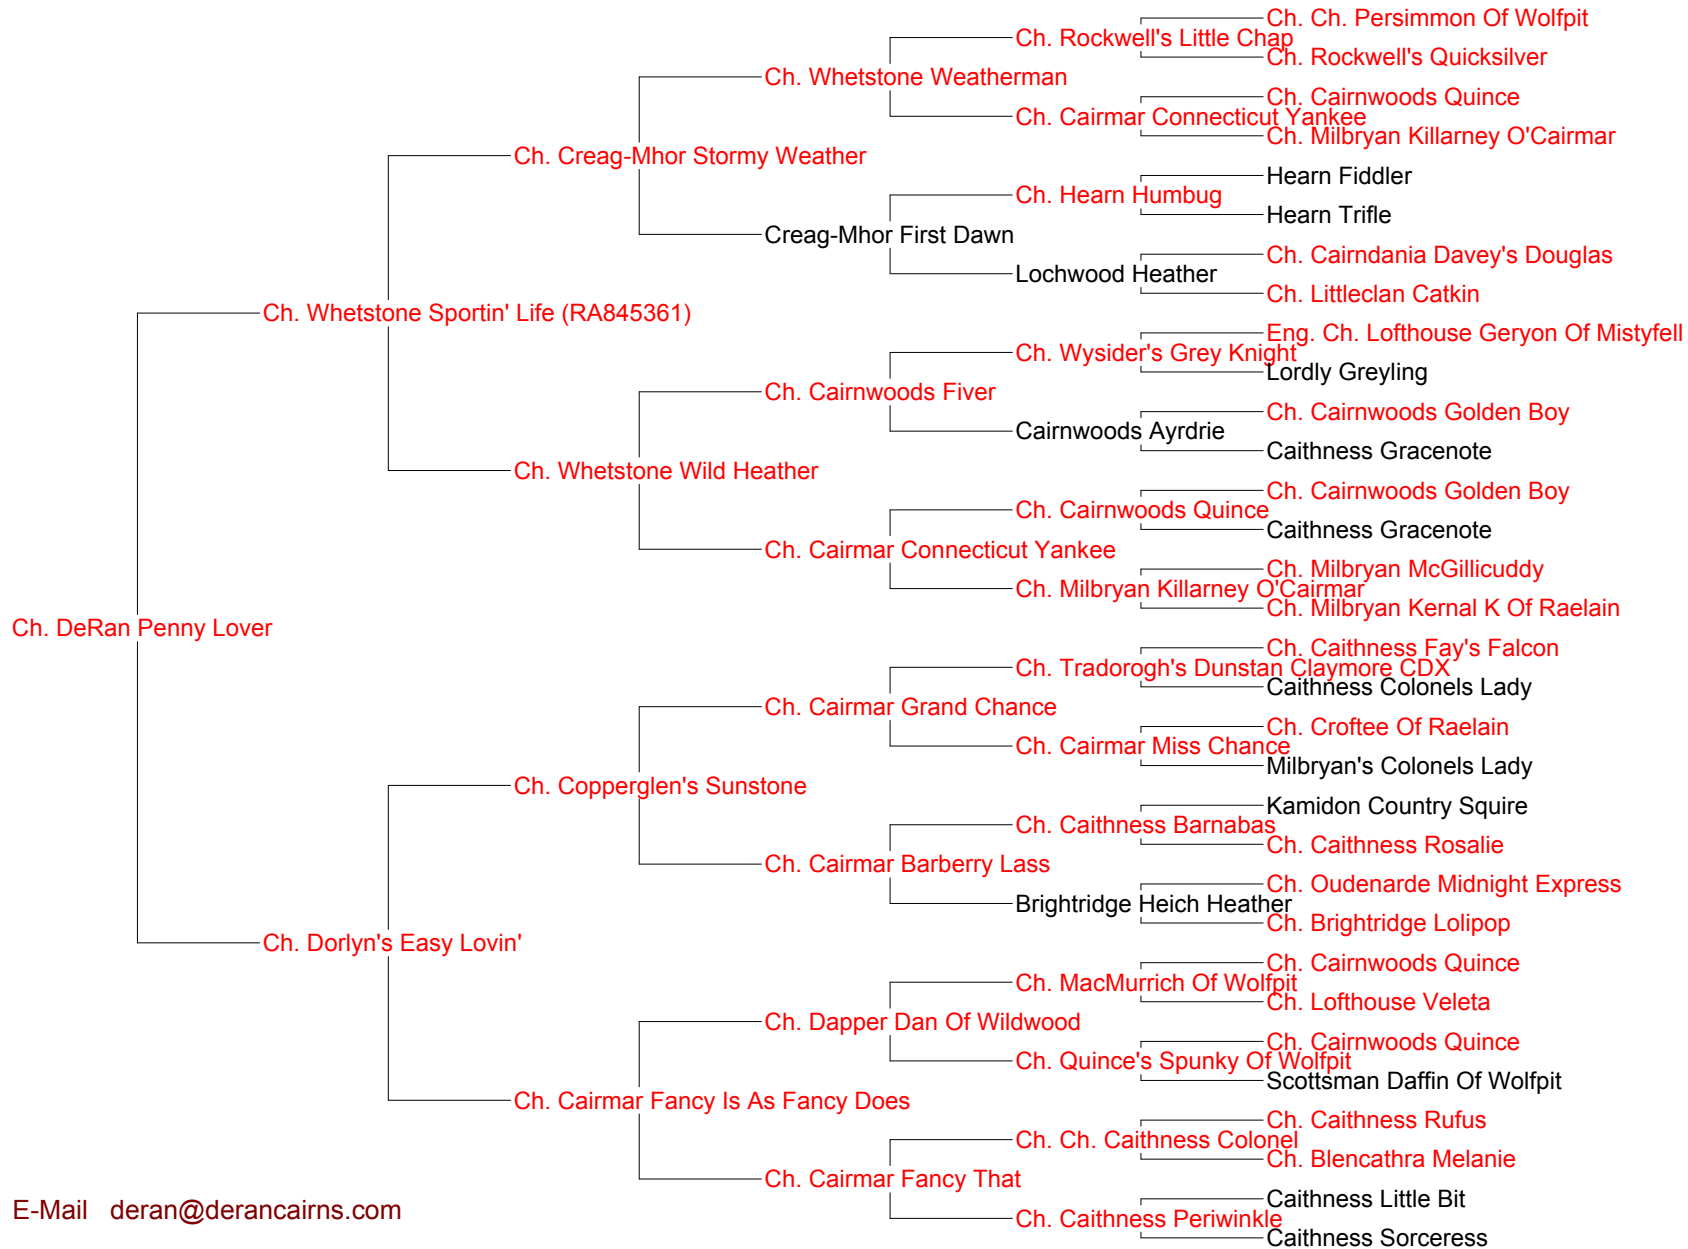

Pedigree for Ch. DeRan Penny Lover

E-Mail deran@derancairns.com

Date: _____